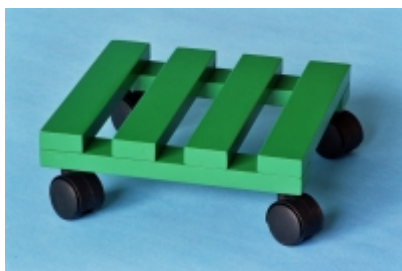

PLANT ROLLER, 250x250mm, SLAT, PAINT

Article code	(5906210) 005 345
Material	coniferous wood
Available colour	red, yellow, green, blue
Dimension of slat	42x18mm
Outside dimensions	250x250mm
Weight of 1 pcs	0,70 kg
Dimensions of coli	600x380x550mm
Quantity in coli	40
No. of coli on pallet	9
No. of pallets on truck	33
Total quantity on truck	11880
Weight of pallet	282 kg
Dimension of pallet	1200x800x1700mm